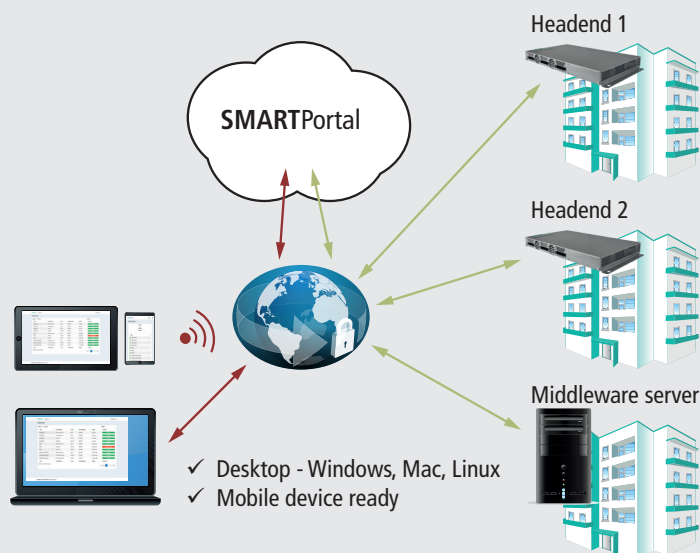

AXING SMARTPortal

The new SMARTPortal lists all installed devices, sorted by installation location, for the system integrator. Easy remote access is possible on all devices. The SMART-Portal can be used to configure the connected devices and/or to perform software updates. A remote support from Axing employees can also be carried out, if required. Thus, quick and uncomplicated help is possible.

- ✓ Unifies IPTV and Digital Signage into one system
- ✓ Adjustable templates to combine images, widgets, information and LiveTV (videos) on one screen

Benefits at a glance:

- ✓ Easy editing of the content
- ✓ Design in corporate identity
- ✓ Preset the TV channels (FTA or Pay TV) for your customers and filter them by language or category
- ✓ Create advertisements in your guest's language
- ✓ Integrate your restaurant services
- ✓ Send messages to your guests
- ✓ Google Chromecast solution
- ✓ AirPlay™ functionality
- ✓ Digital Signage

basic-line

- ✓ TV only mode
- ✓ TV channel manager
- ✓ Pre-sorted TV- and Radio program-lists
- ✓ TV and Radio channel grouping by categories and languages
- ✓ Enhanced subtitle / audio-stream selection
- ✓ Supports STB and SmartTV
- ✓ Administration of connected devices (STB or SmartTV)
- ✓ Promotion of one Info TV channel from hard drive in loop
- ✓ Local CMS, no internet connection is required
- ✓ EPG with now and next - current and future program information
- ✓ AXING SMARTPortal
- ✓ Alarm messages – PAGA-interface for different zones
- ✓ Fire alarm from the central alarm system
- ✓ Remote control for STB and SmartTV
- ✓ Backup from CMS
- ✓ Operation software runs in virtual environment

Options

- PMS interface
- Widget for local weather
- RSS feed for news
- View bill / express checkout**
- Slide show and advertisement as pop-up or ticker
- Remote control of the TV via PC/Tablet
- Calculation for prayer time
- Google Chromecast solution
- AppleTV® solution
- Video streaming from hard disk
- Digital Signage*