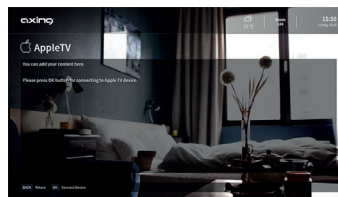

- ✓ Your guests feel just like home
- ✓ Easy access to services and hotel staff
- ✓ Additional revenue per room per stay

Options

- ✓ Google Chromecast solution for screen mirroring with mobile devices (iOS or Android)
- ✓ AirPlay functionality in all hotel rooms (no AppleTV® needed in the hotel room)

Options

- Menu buttons on demand; include one fixed background pictures; 3 fixed languages; editable surface-menu via text editor
- Digital Signage*

premium-line (includes all **basic-line** features)

- ✓ Free selectable individual background-pictures
- ✓ Menu-buttons without limitation
- ✓ Modification through hotel staff
- ✓ Editable surface-menu via text editor
- ✓ Personalized greeting in the room welcome page in guest language
- ✓ TV-menu in guest language
- ✓ Wireless Share (Miracast), depends on SmartTV
- ✓ Easy choice of favorite programs via language, genre, etc. filtering
- ✓ Unlimited languages
- ✓ Messages to one person, group or all guests, message history
- ✓ Pay-TV function**
- ✓ Parental control
- ✓ Information pages from hotel and location/surrounding information
- ✓ Promotion of four Info-TV channel from hard drive in loop
- ✓ Daily actual modification through hotel staff
- ✓ TV wake-on function at check-in
- ✓ Wake up call on SmartTV or STB (depends on SmartTV/STB)
- ✓ Room-Ready function via PMS or E-Mail