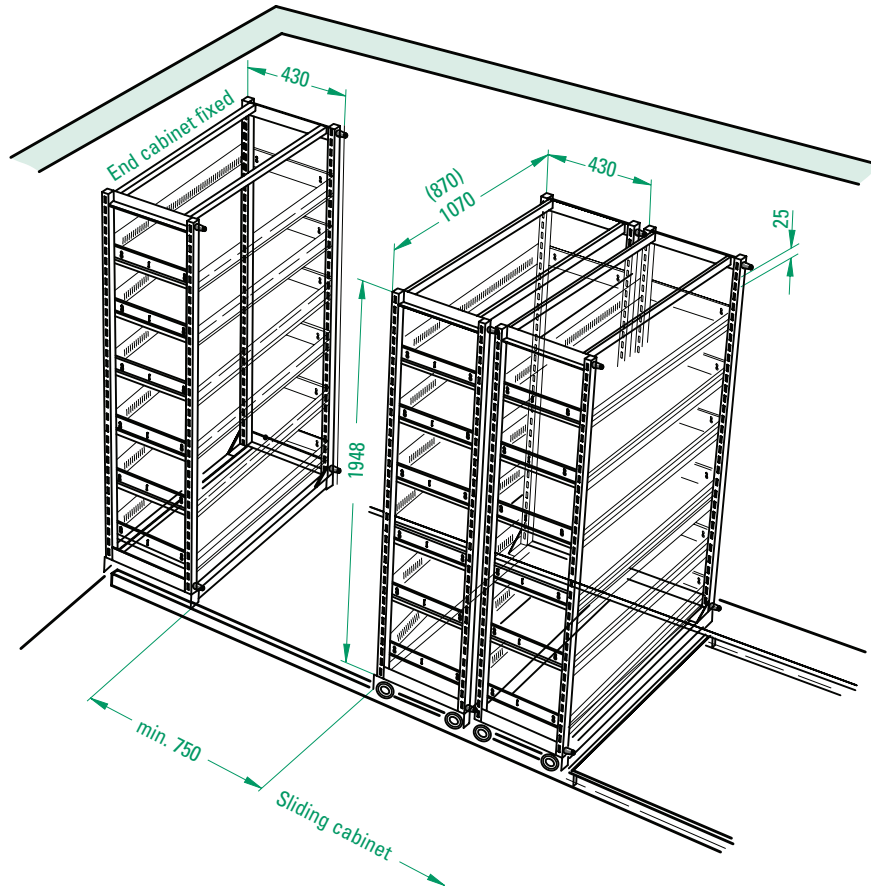

**For the compact storage of large and heavy articles.
The FAMA sliding cabinet.**

FAMA sliding cabinets are the ideal complement to the FAMA drawer and shelving system.

- Particularly suitable for the storage of large and heavy containers
- High load-bearing capacity of up to 30 kg per shelf
- Grid dividers and label holders help maintain a consistent classification system
- Small footprint and very high storage density, as only one aisle is ever open at a time

FAMA

sliding cabinet

Standard configuration:

Technical information for planning on request.

Accessories:

Shelves:

FAMA sliding cabinets are also available in the size 612.5 x 1,070 mm. Tandem sliding cabinets are another option.