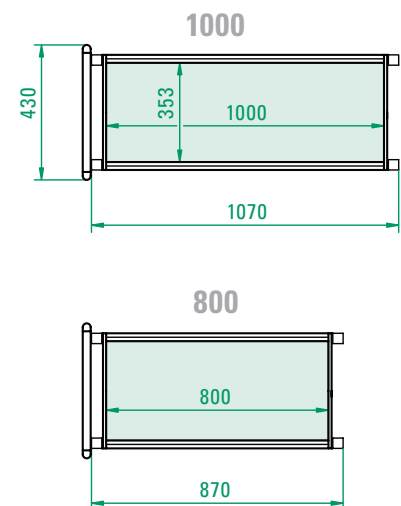

**For the compact storage of large and heavy articles.
The FAMA sliding cabinet.**

FAMA sliding cabinets are the ideal complement to the FAMA drawer and shelving system.

- Particularly suitable for the storage of large and heavy containers
- High load-bearing capacity of up to 30 kg per shelf
- Grid dividers and label holders help maintain a consistent classification system
- Small footprint and very high storage density, as only one aisle is ever open at a time

FAMA

sliding cabinet

Standard configuration:

Technical information for planning on request.

Accessories:

Shelves:

FAMA sliding cabinets are also available in the size 612.5 x 1,070 mm. Tandem sliding cabinets are another option.