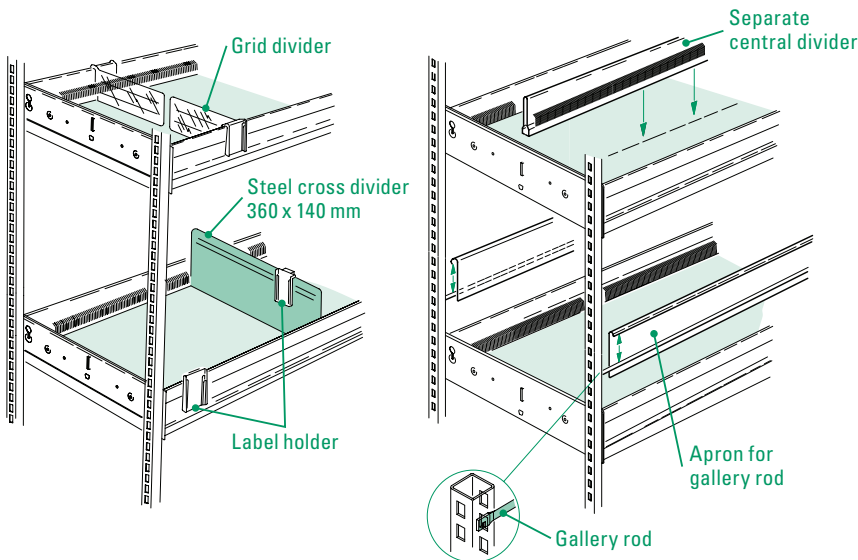

**For the compact storage of large and heavy articles.
The FAMA sliding cabinet.**

FAMA sliding cabinets are the ideal complement to the FAMA drawer and shelving system.

- Particularly suitable for the storage of large and heavy containers
- High load-bearing capacity of up to 30 kg per shelf
- Grid dividers and label holders help maintain a consistent classification system
- Small footprint and very high storage density, as only one aisle is ever open at a time

FAMA

sliding cabinet

Standard configuration:

Technical information for planning on request.

Accessories:

Shelves:

FAMA sliding cabinets are also available in the size 612.5 x 1,070 mm. Tandem sliding cabinets are another option.