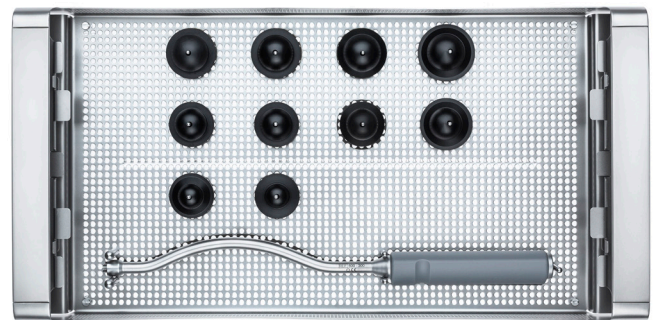

Müller II Cup

BEST QUALITY

MADE IN GERMANY

MÜLLER II CUP

For a cemented fixation in the acetabulum

The Müller II polyethylene cup supports the cemented surgical treatment of the acetabulum.

With its wide range of internal and external diameters, the Müller II Cup covers a very broad scope of indications. To ensure an optimal fit of the cup in the damaged acetabulum, the Müller II Cup is available with an outer diameter in two millimeter increments.

All sizes feature the minimum wall thickness of six millimeters required by the norm. The special hemispherical outside contour of this cup permits an optimal cement flow between acetabulum and cup with minimal bone loss. To ensure radiographic visibility, all implants are equipped with a surgical steel ring (ISO 5832-1). The dysplasia versions have an added notch and X-ray pin at their uppermost

point. To prevent luxation of the hip, the internal contour of the snap-fit Müller II Cup has been designed so that the connection with the Femoral Head can only be released with considerable force.

PRODUCT DESCRIPTION

The Basic Instrument Set can be supplied in a Monolite tray. Our Monolite trays are crafted out of a single piece from high-quality stainless steel. The system is characterized by its light weight and can be stacked as desired.