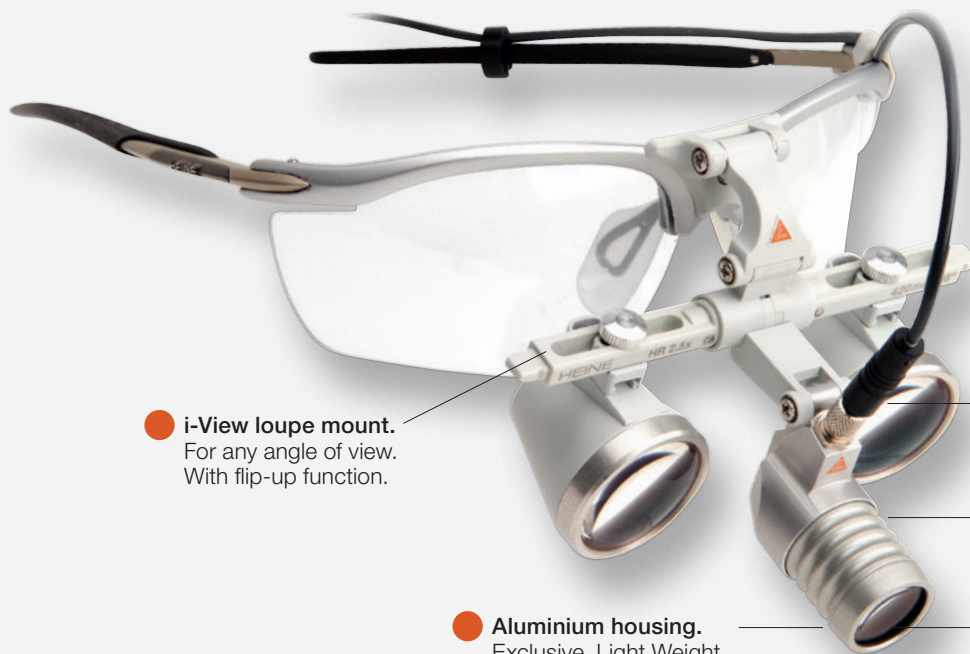

● **Shadow free image.** Through a compact coaxial design.

● **Adjustable spot size.** e.g. 30 to 80mm at 420mm working distance – for an optimal field of view.

● **Unique HEINE LED^{HQ}.** Homogenous. True colour rendering.

● **i-View loupe mount.** For any angle of view. With flip-up function.

> For ordering information, please see the last page or visit www.heine.com

Experience HEINE LoupeLight2

Brighter. Lighter. Improved functionality.

MOST TRUSTED BY DENTISTS AND ENT SPECIALISTS

LED^{HO}
LED NOW IN HEINE QUALITY.

● **i-View loupe mount.**
For any angle of view.
With flip-up function.

● **Aluminium housing.**
Exclusive. Light Weight.
Durable.

- **Unique HEINE i-View Loupe Mount**
Adjustable viewing angle ensures a coaxial, shadow-free image.

- **Flip-up function.**
Ability to flip optics up for unmagnified views and overview.

OPTIMAL MAGNIFICATION